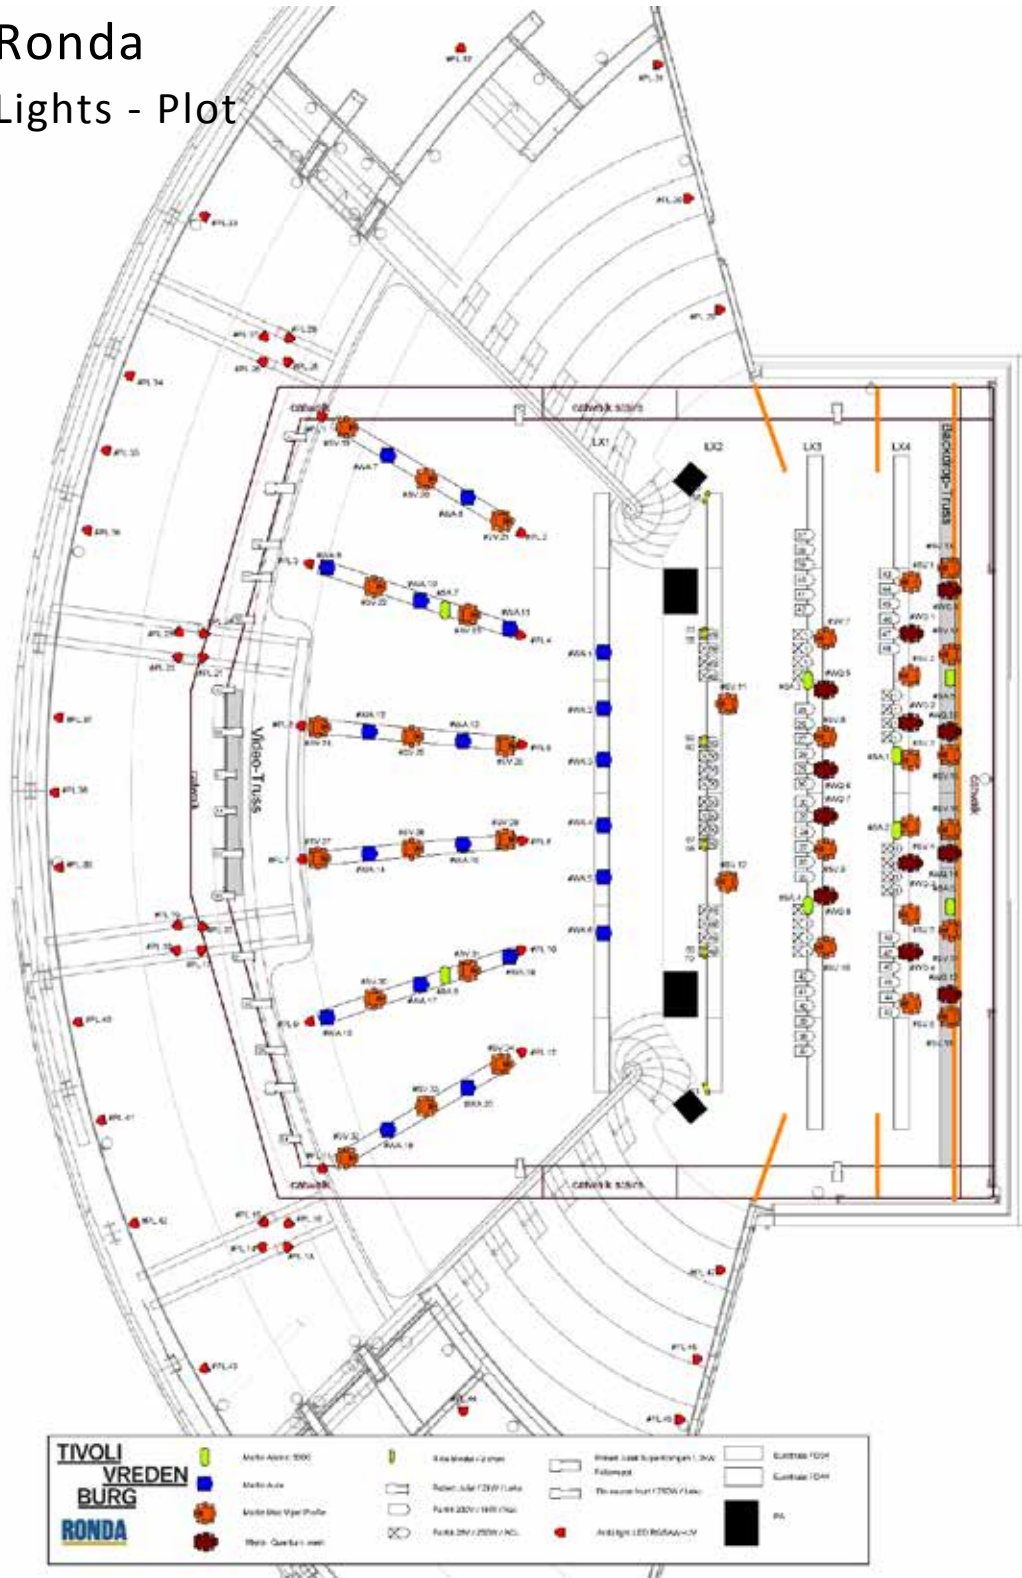

Ronda Lights - Plot